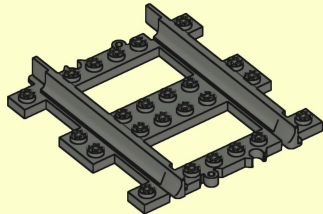

# Infinity Loop

52x  
403, 85

44x  
398, 85

200x  
404, 85

52x  
402, 85

4x  
400, 85

4x  
401, 85

44x  
399, 85

26x  
392, 85

24x  
032, 85

6x  
305, 85

TRI✘BRI✘.eu  
Custom train tracks

1

2

3

4

- |   |   |   |   |   |
|---|---|---|---|---|
|  |  |  |  |  |
| 6x  | 42x   | 6x  | 6x  | 3x  |

							
22x	26x	100x	26x	22x	2x	2x	13x

5

6

Easily extensible with  
other Trixbrix products