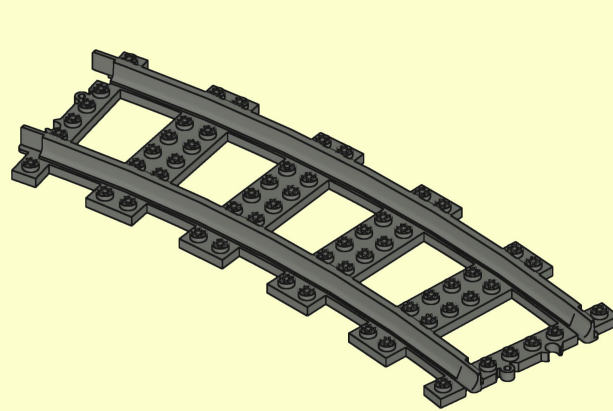

# Infinity Loop

52x  
403, 85

44x  
398, 85

200x  
404, 85

52x  
402, 85

4x  
400, 85

4x  
401, 85

44x  
399, 85

26x  
392, 85

24x  
032, 85

6x  
305, 85

TRI✘BRI✘.eu  
Custom train tracks

1

2

3

4

- |   |   |   |   |   |
|---|---|---|---|---|
|  |  |  |  |  |
| 6x  | 42x   | 6x  | 6x  | 3x  |

							
22x	26x	100x	26x	22x	2x	2x	13x

5

6

Easily extensible with  
other Trixbrix products