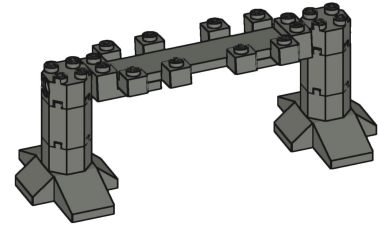

# Infinity Loop

52x  
403, 85

44x  
398, 85

200x  
404, 85

52x  
402, 85

4x  
400, 85

4x  
401, 85

44x  
399, 85

26x  
392, 85

24x  
032, 85

6x  
305, 85

TRI✘BRI✘.eu  
Custom train tracks

1

2

3

4

- |   |   |   |   |   |
|---|---|---|---|---|
|  |  |  |  |  |
| 6x  | 42x   | 6x  | 6x  | 3x  |

							
22x	26x	100x	26x	22x	2x	2x	13x

5

6

Easily extensible with  
other Trixbrix products