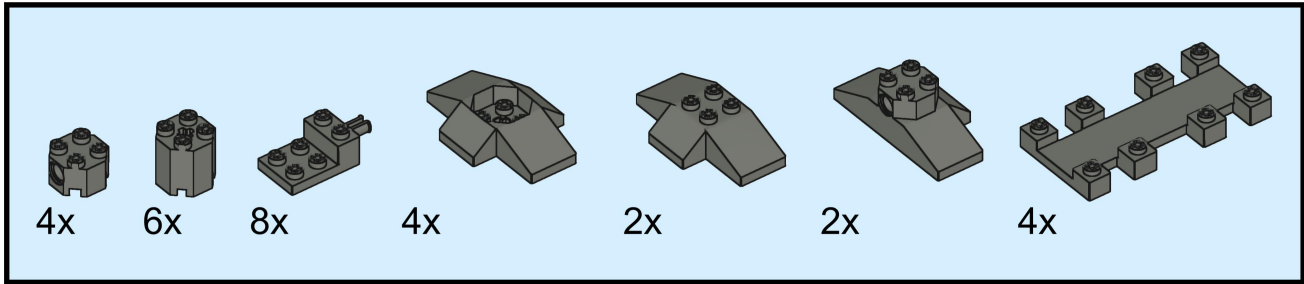

26x  
392, 85

24x  
032, 85

6x  
305, 85

TRI✘BRI✘.eu  
Custom train tracks

1

2

3

4

- |   |   |   |   |   |
|---|---|---|---|---|
|  |  |  |  |  |
| 6x  | 42x   | 6x  | 6x  | 3x  |

							
22x	26x	100x	26x	22x	2x	2x	13x

5

6

Easily extensible with  
other Trixbrix products