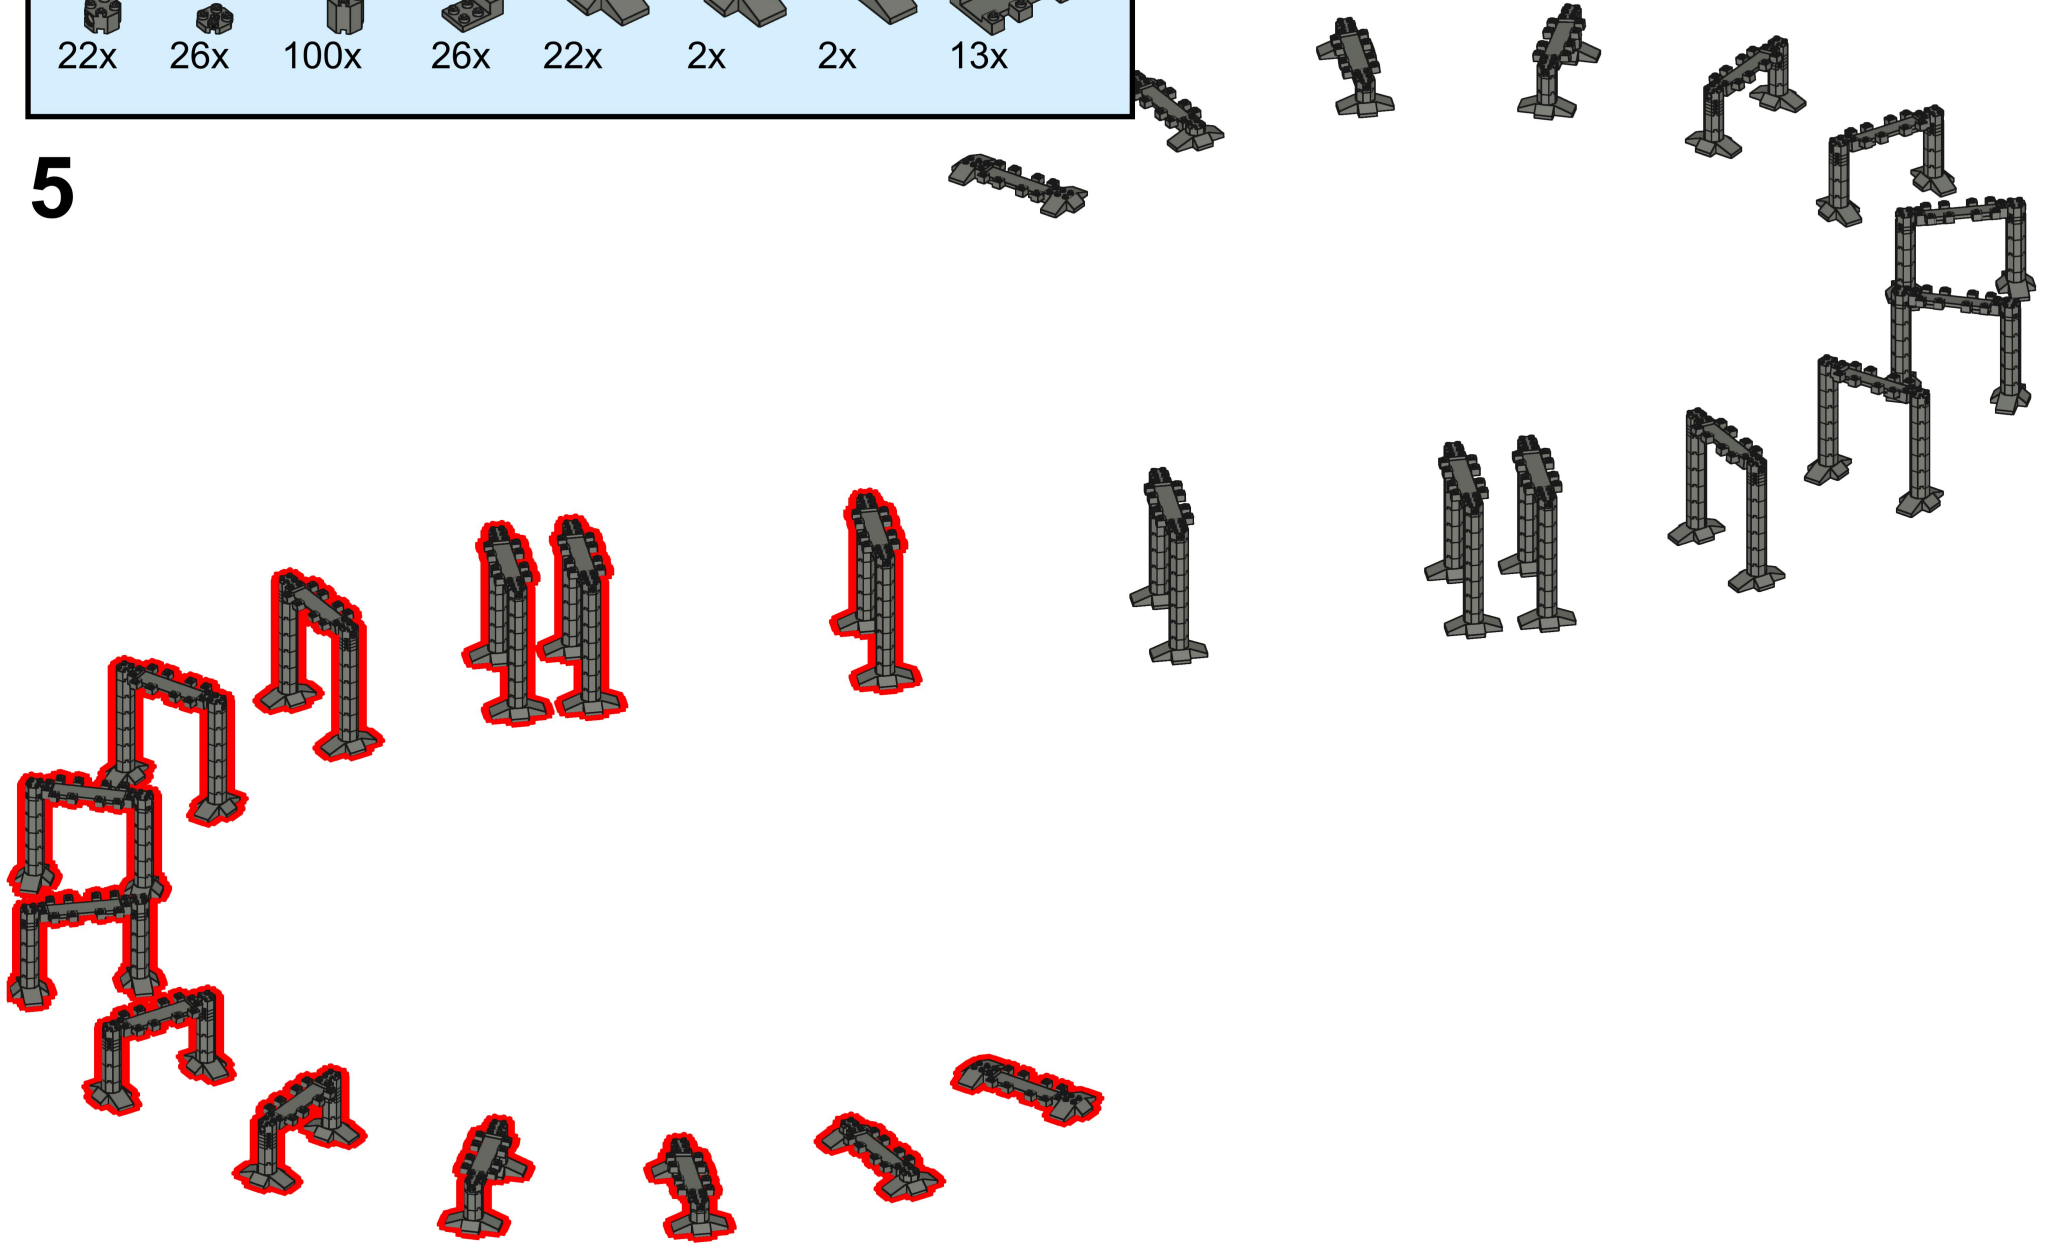

# Infinity Loop

52x  
403, 85

44x  
398, 85

200x  
404, 85

52x  
402, 85

4x  
400, 85

4x  
401, 85

44x  
399, 85

26x  
392, 85

24x  
032, 85

6x  
305, 85

TRI✘BRI✘.eu  
Custom train tracks

1

2

3

4

- |   |   |   |   |   |
|---|---|---|---|---|
|  |  |  |  |  |
| 6x  | 42x   | 6x  | 6x  | 3x  |

							
22x	26x	100x	26x	22x	2x	2x	13x

5

6

Easily extensible with  
other Trixbrix products