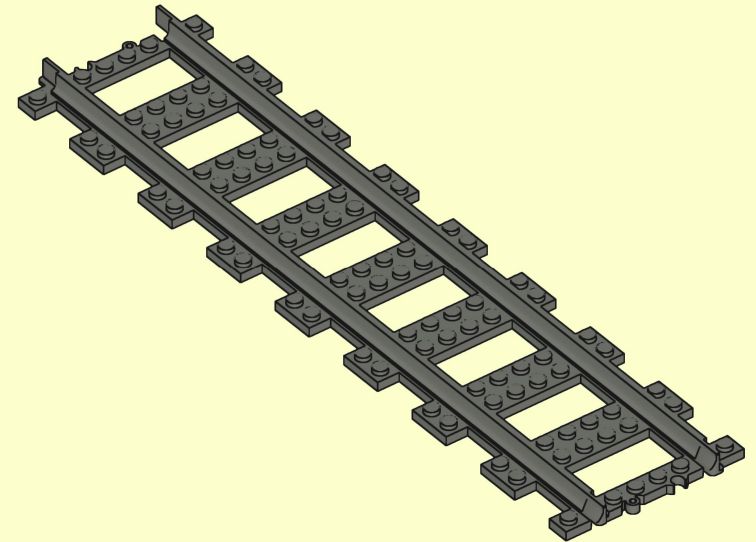

# Infinity Loop

52x  
403, 85

44x  
398, 85

200x  
404, 85

52x  
402, 85

4x  
400, 85

4x  
401, 85

44x  
399, 85

26x  
392, 85

24x  
032, 85

6x  
305, 85

TRI✘BRI✘.eu  
Custom train tracks

1

2

3

4

- |   |   |   |   |   |
|---|---|---|---|---|
|  |  |  |  |  |
| 6x  | 42x   | 6x  | 6x  | 3x  |

							
22x	26x	100x	26x	22x	2x	2x	13x

5

6

Easily extensible with  
other Trixbrix products