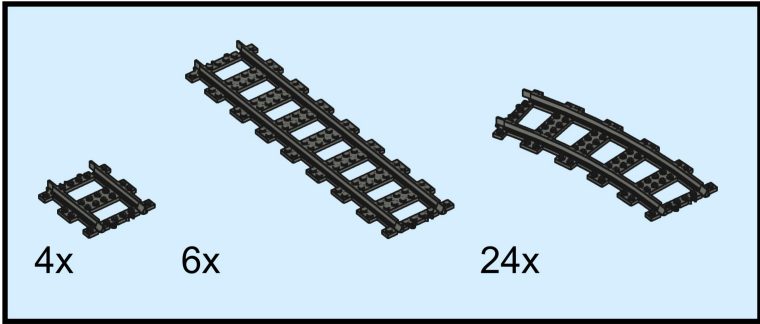

# Infinity Loop

52x  
403, 85

44x  
398, 85

200x  
404, 85

52x  
402, 85

4x  
400, 85

4x  
401, 85

44x  
399, 85

26x  
392, 85

24x  
032, 85

6x  
305, 85

TRI✘BRI✘.eu  
Custom train tracks

1

2

3

4

- |   |   |   |   |   |
|---|---|---|---|---|
|  |  |  |  |  |
| 6x  | 42x   | 6x  | 6x  | 3x  |

							
22x	26x	100x	26x	22x	2x	2x	13x

5

6

Easily extensible with  
other Trixbrix products