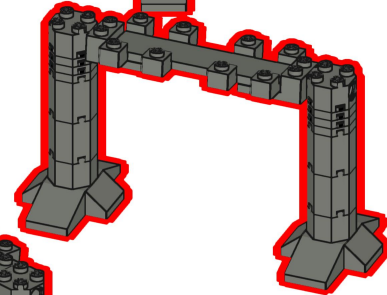

# Infinity Loop

52x  
403, 85

44x  
398, 85

200x  
404, 85

52x  
402, 85

4x  
400, 85

4x  
401, 85

44x  
399, 85

26x  
392, 85

24x  
032, 85

6x  
305, 85

TRI✘BRI✘.eu  
Custom train tracks

1

2

3

4

- |   |   |   |   |   |
|---|---|---|---|---|
|  |  |  |  |  |
| 6x  | 42x   | 6x  | 6x  | 3x  |

							
22x	26x	100x	26x	22x	2x	2x	13x

5

6

Easily extensible with  
other Trixbrix products