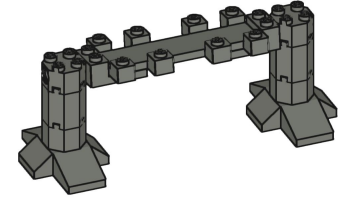

# Infinity Loop

52x  
403, 85

44x  
398, 85

200x  
404, 85

52x  
402, 85

4x  
400, 85

4x  
401, 85

44x  
399, 85

26x  
392, 85

24x  
032, 85

6x  
305, 85

TRI✘BRI✘.eu  
Custom train tracks

1

2

3

4

- |   |   |   |   |   |
|---|---|---|---|---|
|  |  |  |  |  |
| 6x  | 42x   | 6x  | 6x  | 3x  |

							
22x	26x	100x	26x	22x	2x	2x	13x

5

6

Easily extensible with  
other Trixbrix products