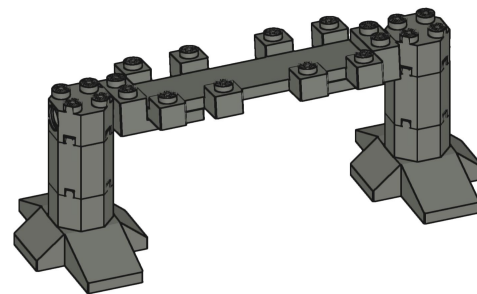

# Infinity Loop

52x  
403, 85

44x  
398, 85

200x  
404, 85

52x  
402, 85

4x  
400, 85

4x  
401, 85

44x  
399, 85

26x  
392, 85

24x  
032, 85

6x  
305, 85

TRI✘BRI✘.eu  
Custom train tracks

1

2

3

4

- |   |   |   |   |   |
|---|---|---|---|---|
|  |  |  |  |  |
| 6x  | 42x   | 6x  | 6x  | 3x  |

							
22x	26x	100x	26x	22x	2x	2x	13x

5

6

Easily extensible with  
other Trixbrix products