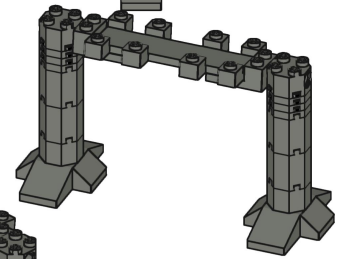

# Infinity Loop

52x  
403, 85

44x  
398, 85

200x  
404, 85

52x  
402, 85

4x  
400, 85

4x  
401, 85

44x  
399, 85

26x  
392, 85

24x  
032, 85

6x  
305, 85

TRI✘BRI✘.eu  
Custom train tracks

1

2

3

4

- |   |   |   |   |   |
|---|---|---|---|---|
|  |  |  |  |  |
| 6x  | 42x   | 6x  | 6x  | 3x  |

							
22x	26x	100x	26x	22x	2x	2x	13x

5

6

Easily extensible with  
other Trixbrix products